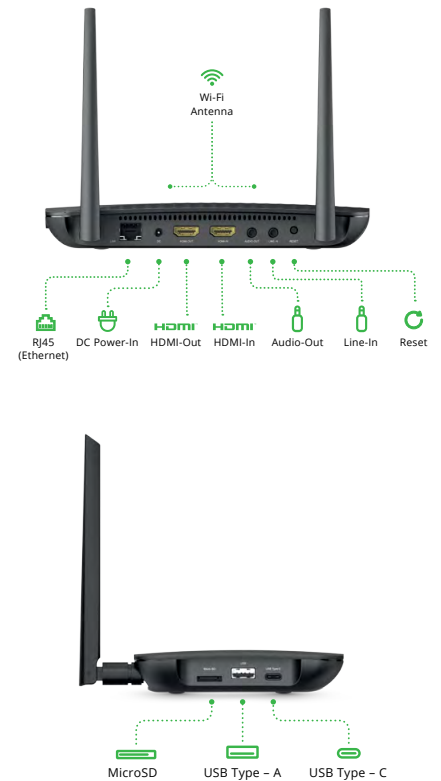

v02kpo

NC-X900 Connectivity